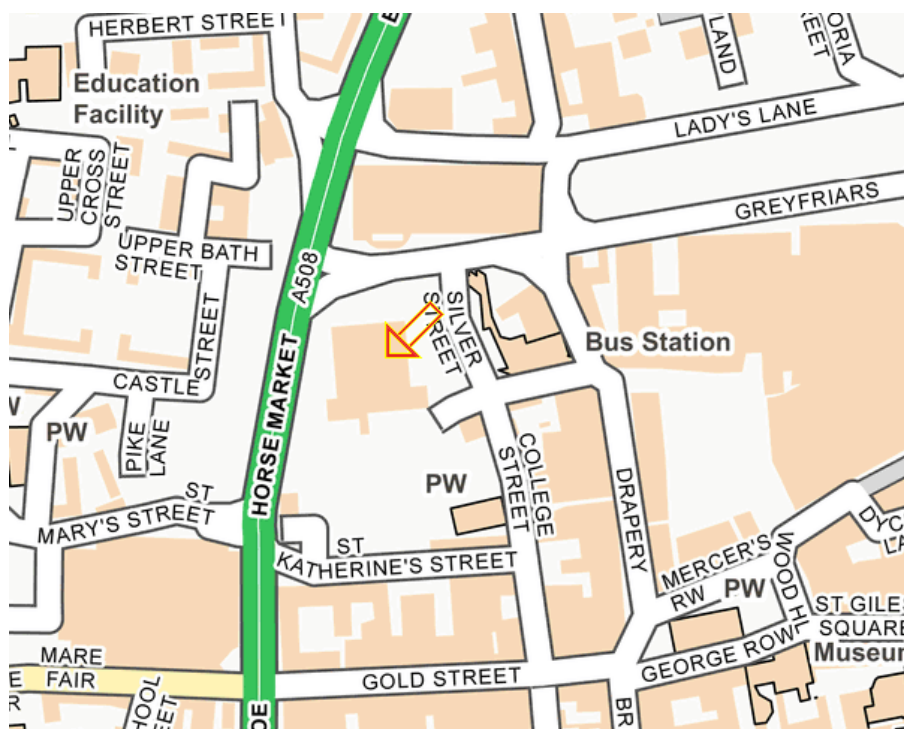

## How to get to the Northampton Town Centre Hotel

Silver Street, Northampton NN1 2TA, United Kingdom

### By car:

If arriving by car, use postcode **NN1 2TA** in your sat-nav.

Turn on to St Katherine's Street from Horse Market. As you enter St Katherine's Street, bear left and you will see the hotel entrance sign in front of you.

### From Northampton rail station:

On foot:

Turn left out of the station exit and proceed up Mare Fair. Cross the road at the junction with Horse Market and turn left up Horse Market. Turn left on to St Katherine's Street and you'll see the hotel signs.

By bus:

Buses 5,8,9,15 drop you off at St Peters Walk. The hotel is located two blocks away.